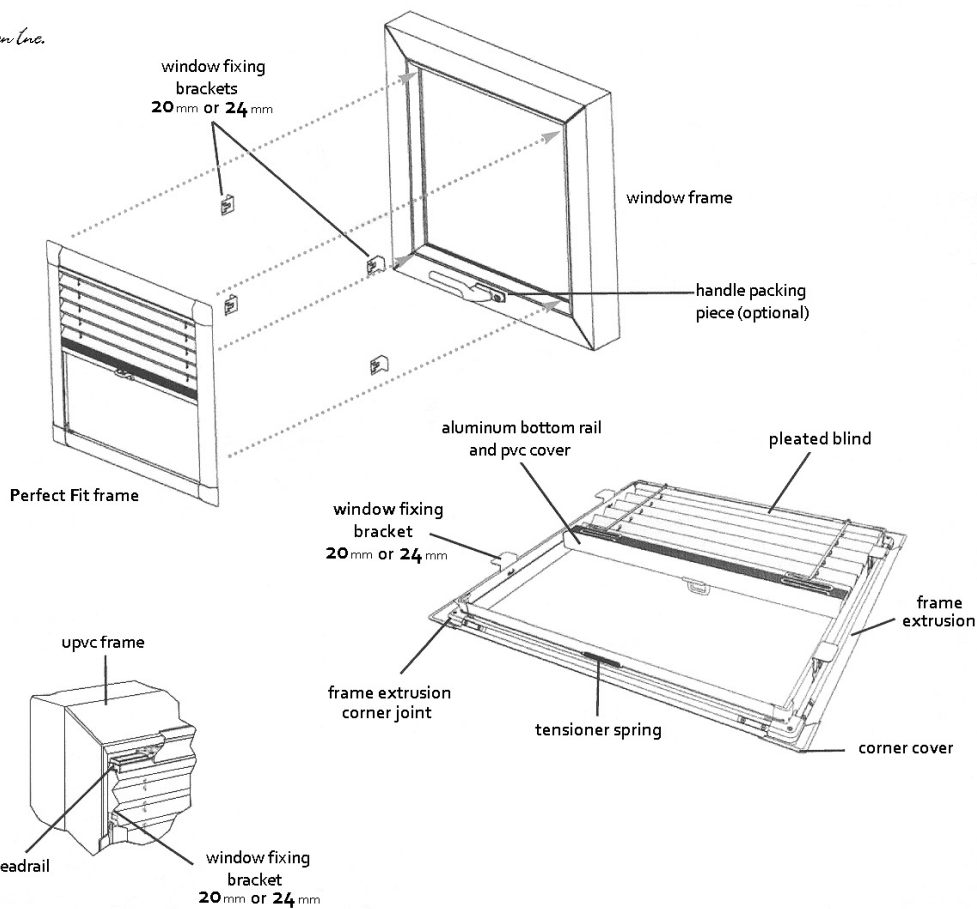

Perfect Fit Pleated Blinds

frame extrusion	extrusion corner joint	corner cover	window fixing bracket 20mm recess
			
100% aluminum	nylon 6	nylon 6	spring steel
dimensions 38mm (1 1/2") x 26mm(1 1/32")	dimensions 55mm (2 3/16")x 55mm (2 3/16")	dimensions 43mm (1 11/16") x 43mm (1 11/16")	dimensions 30mm (1 3/16") x 30mm (1 3/16) x 18mm (11/16")
white painted or grey	white or grey	white or grey	white painted

window fixing bracket 24mm recess	window handle packing piece 65mm	window handle packing piece 77mm
		
spring steel	nylon 6	nylon 6
dimensions 33mm (1 5/16") x 30mm(1 3/16") x 18mm (11/16")	dimensions 65mm (2 9/16")x 19mm (3/4")	dimensions 77mm (3 1/16") x 19mm (3/4")
white painted	white	white